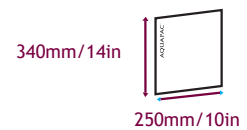

664 - Large Whanganui

674 - Jumbo Whanganui

748 - Seti Case

804 - Kaituna Map Case

824 - Belt Case

154 - Radio Microphone Case

554 - Connected Electronics Case