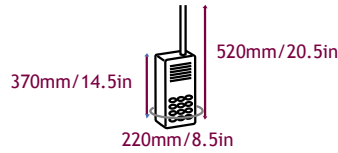

Aquapac Fit Guide

Sizes indicate the largest item that will fit in each case

084 - Flip-Phone Case

104 - Mini Phone/GPS Case

114 - Small Phone/GPS Case

124 - Medium Phone/GPS Case

210 - Small Armband Case

212 - Large Armband Case

224 - Small VHF Classic

244 - Large VHF Classic

225 - Small VHF PRO

245 - Large VHF PRO

344 - Small PDA Case

364 - Large PDA Case

404 - Mini Camera Case

414 - Small Camera Case