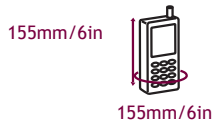

Aquapac Fit Guide

Sizes indicate the largest item that will fit in each case

084 - Flip-Phone Case

104 - Mini Phone/GPS Case

114 - Small Phone/GPS Case

124 - Medium Phone/GPS Case

210 - Small Armband Case

212 - Large Armband Case