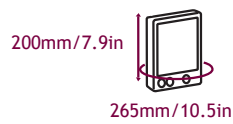

Aquapac Fit Guide

Sizes indicate the largest item that will fit in each case

084 - Flip-Phone Case

104 - Mini Phone/GPS Case

114 - Small Phone/GPS Case

124 - Medium Phone/GPS Case

210 - Small Armband Case

212 - Large Armband Case

224 - Small VHF Classic

244 - Large VHF Classic

225 - Small VHF PRO

245 - Large VHF PRO

344 - Small PDA Case

364 - Large PDA Case

404 - Mini Camera Case

414 - Small Camera Case