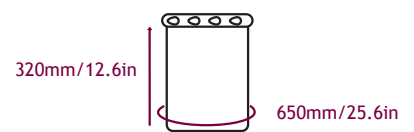

748 - Seti Case