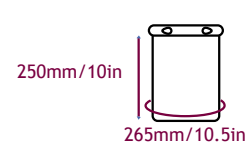

420 - Small Camera Case w/Hard Lens

445 - Large Camera Case

455 - SLR Camera Case

465 - Barrel Camcorder Case

515 - MP3 Case

604 - Keymaster

644 - Mini Whanganui

654 - Small Whanganui