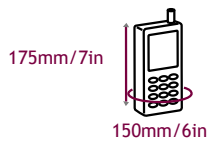

Aquapac Fit Guide

Sizes indicate the largest item that will fit in each case

084 - Flip-Phone Case

104 - Mini Phone/GPS Case

114 - Small Phone/GPS Case

124 - Medium Phone/GPS Case

210 - Small Armband Case

212 - Large Armband Case