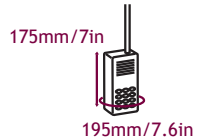

224 - Small VHF Classic