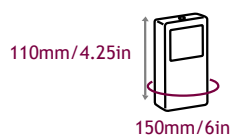

420 - Small Camera Case w/Hard Lens

445 - Large Camera Case

455 - SLR Camera Case

465 - Barrel Camcorder Case

515 - MP3 Case

604 - Keymaster

644 - Mini Whanganui

654 - Small Whanganui