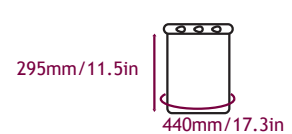

664 - Large Whanganui