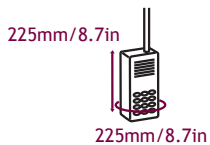

244 - Large VHF Classic