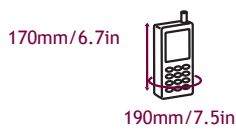

Aquapac Fit Guide

Sizes indicate the largest item that will fit in each case

084 - Flip-Phone Case

104 - Mini Phone/GPS Case

114 - Small Phone/GPS Case

124 - Medium Phone/GPS Case

210 - Small Armband Case

212 - Large Armband Case