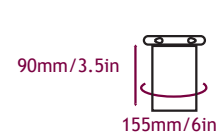

420 - Small Camera Case w/Hard Lens

445 - Large Camera Case

455 - SLR Camera Case

465 - Barrel Camcorder Case

515 - MP3 Case

604 - Keymaster

644 - Mini Whanganui

654 - Small Whanganui