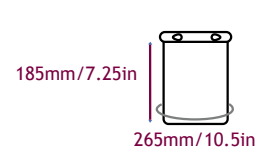

664 - Large Whanganui

674 - Jumbo Whanganui

748 - Seti Case

804 - Kaituna Map Case

824 - Belt Case

154 - Radio Microphone Case

554 - Connected Electronics Case