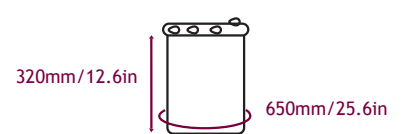

674 - Jumbo Whanganui