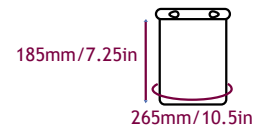

420 - Small Camera Case w/Hard Lens

445 - Large Camera Case

455 - SLR Camera Case

465 - Barrel Camcorder Case

515 - MP3 Case

604 - Keymaster

644 - Mini Whanganui

654 - Small Whanganui