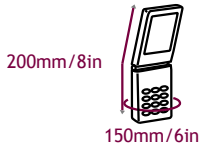

Aquapac Fit Guide

Sizes indicate the largest item that will fit in each case

084 - Flip-Phone Case

104 - Mini Phone/GPS Case

114 - Small Phone/GPS Case

124 - Medium Phone/GPS Case

210 - Small Armband Case

212 - Large Armband Case

224 - Small VHF Classic

244 - Large VHF Classic

225 - Small VHF PRO

245 - Large VHF PRO

344 - Small PDA Case

364 - Large PDA Case

404 - Mini Camera Case

414 - Small Camera Case