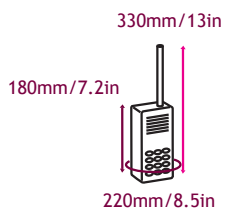

225 - Small VHF PRO