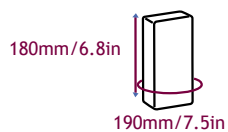

Aquapac Fit Guide

Sizes indicate the largest item that will fit in each case

084 - Flip-Phone Case

104 - Mini Phone/GPS Case

114 - Small Phone/GPS Case

124 - Medium Phone/GPS Case

210 - Small Armband Case

212 - Large Armband Case