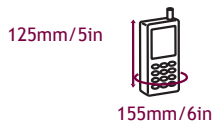

Aquapac Fit Guide

Sizes indicate the largest item that will fit in each case

084 - Flip-Phone Case

104 - Mini Phone/GPS Case

114 - Small Phone/GPS Case

124 - Medium Phone/GPS Case

210 - Small Armband Case

212 - Large Armband Case