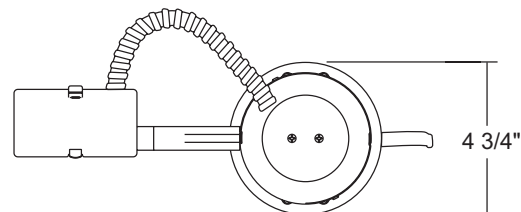

PRODUCT SPECIFICATIONS

Lamp Lamp ratings based on trim selected – see reverse.

Socket Detachable medium base porcelain with nickel-plated copper screw shell.

Trims Trim selection shown on reverse.

Labels U.L. listed for through-branch wiring, damp locations and IP • Product thermally protected against improper use of lamps or insulation • Union made AFL-CIO. • UL Listed/CSA certified • Trim No. 11, 12, 4101, 4102 and 4181 are wet location approved for covered ceiling applications • Trims 14, 17 are wet location approved for covered ceiling applications, **when used with outdoor rated lamps.**

Testing All reports are based on published industry procedures; field performance may differ from laboratory performance.

Product specifications subject to change without notice.

INSTALLATION

Junction Box Pre-wired junction box, UL listed/CSA certified for through-branch wiring maximum 4 No. 12 AWG 90° C branch circuit conductors (2 in, 2 out) • Junction box provided with removable access plate, (5) 1/2" knockouts, (4) Non-metallic sheathed cable connectors and ground wire • Knockouts equipped with pryout slots.

Housing TC housing, 22-gauge galvanized steel • Remodel springs accommodate up to a 1 1/8" ceiling thickness.

PRODUCT CODES

Catalog Number	Input Voltage	Lamp Rating (max.)
TC1R	120V	R14/R16/R20/PAR16/PAR20 (See reverse for max. trim rating)

DIMENSIONS

4 3/8" CEILING CUTOUT

ACCESSORIES

Catalog No.	Description
GU10-WHIP	GU10 Socket Whip
SMPLT-4	4" Housing Locator

To order, specify catalog number.