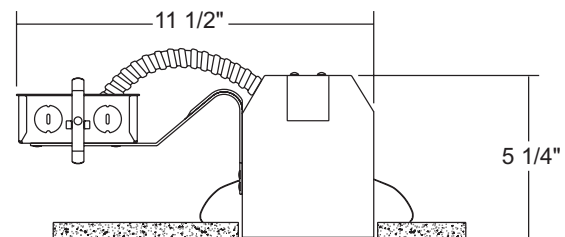

## INSTALLATION

**Junction Box** Pre-wired junction box, UL listed/CSA certified for through-branch wiring maximum 4 No. 12 AWG 90° C branch circuit conductors (2 in, 2 out) • Junction box provided with removable access plate, (5) 1/2" knockouts, (4) Non-metallic sheathed cable connectors and ground wire • Knockouts equipped with pryout slots.

## DIMENSIONS

4 3/8" CEILING CUTOUT