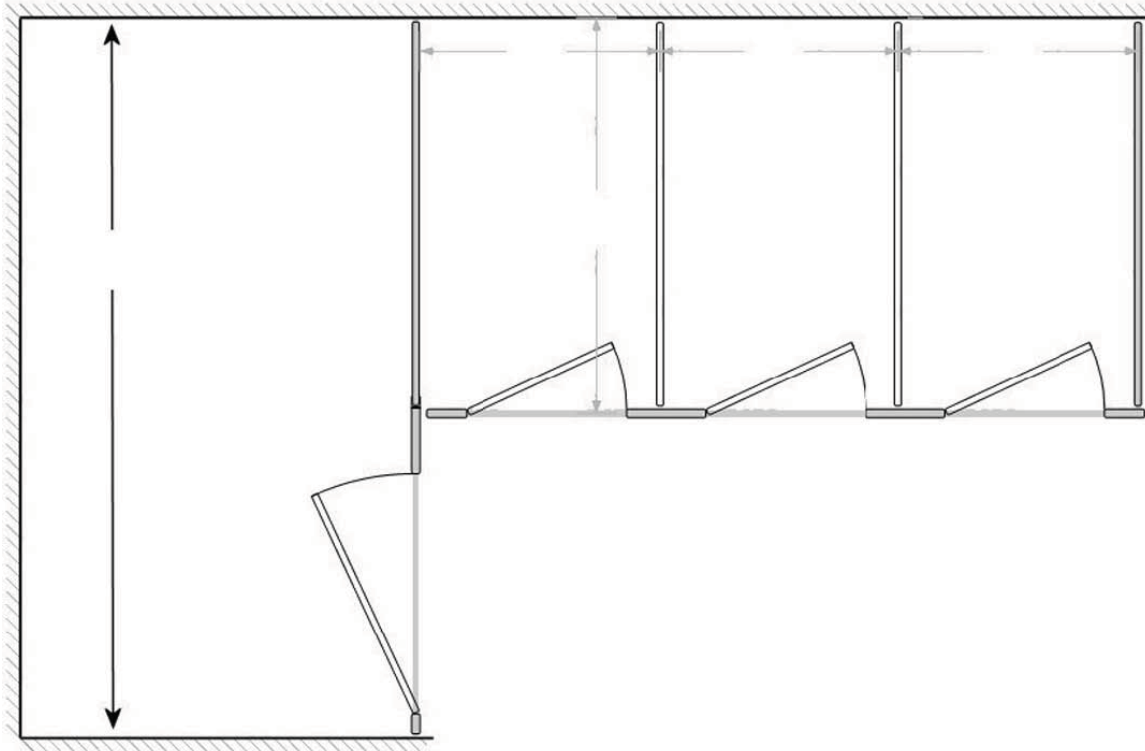

ALL Partitions

& P A R T S ©

Fax: 866-255-8640 Phone: 866-255-8645 Email: help@allpartitions.com

Redraw doors if yours are hinged on right and/or swing out.

Room Name:

Number of 24" x 42" wall hung screens

Number of 18" x 42" wall hung screens

Mark Style

Head Rail Braced

Floor Mounted

Floor to Ceiling

Ceiling Hung

Mark Material

- Powder Coated Steel
- Solid Plastic
- Plastic Laminate
- Stainless Steel
- Phenolic