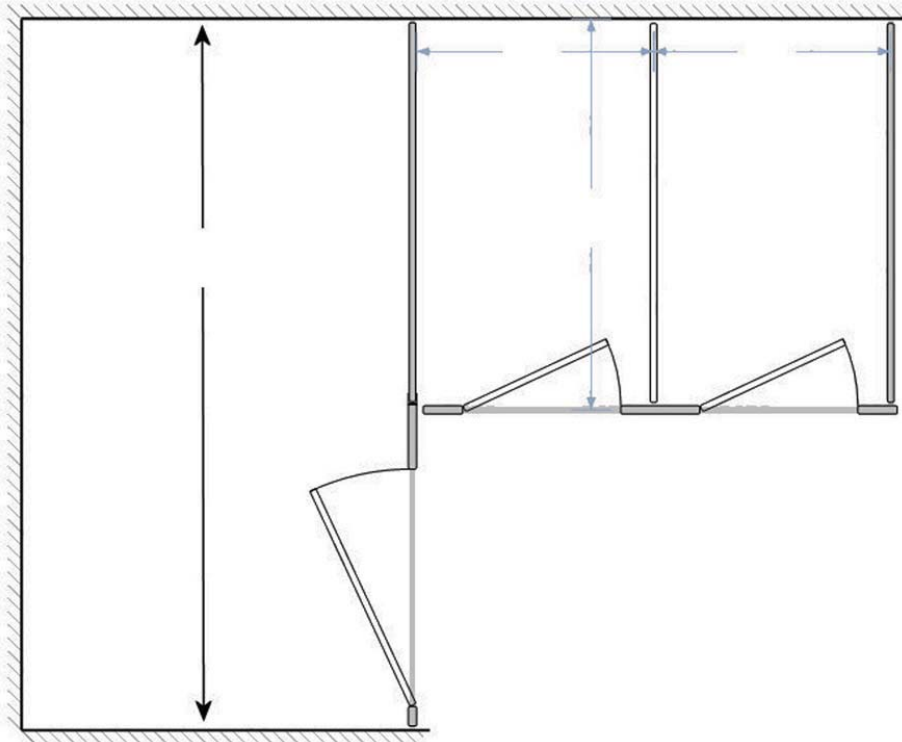

ALL Partitions

& P A R T S ©

Fax: 866-255-8640 Phone: 866-255-8645 Email: help@allpartitions.com

Redraw doors if yours are hinged on right and/or swing out.

Room Name:

Number of 24" x 42" wall hung screens

Number of 18" x 42" wall hung screens

Mark Style

Head Rail Braced

Floor Mounted

Floor to Ceiling

Ceiling Hung

Mark Material

- Powder Coated Steel
- Solid Plastic
- Plastic Laminate
- Stainless Steel
- Phenolic