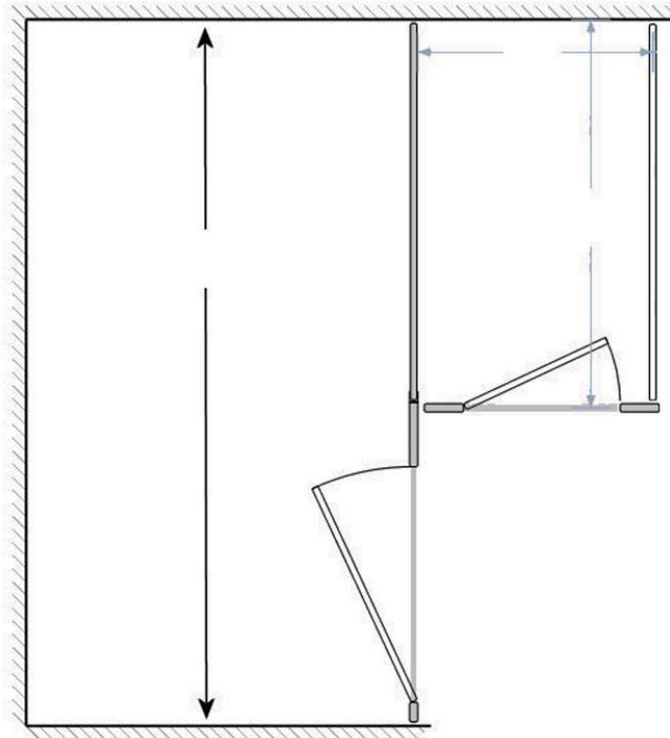

# ALL Partitions

& P A R T S ©

Fax: 866-255-8640 Phone: 866-255-8645 Email: help@allpartitions.com

Redraw doors if yours are hinged on right and/or swing out.

Room Name:

Number of 24" x 42" wall hung screens

Number of 18" x 42" wall hung screens

## Mark Style

Head Rail Braced

Floor Mounted

Floor to Ceiling

Ceiling Hung