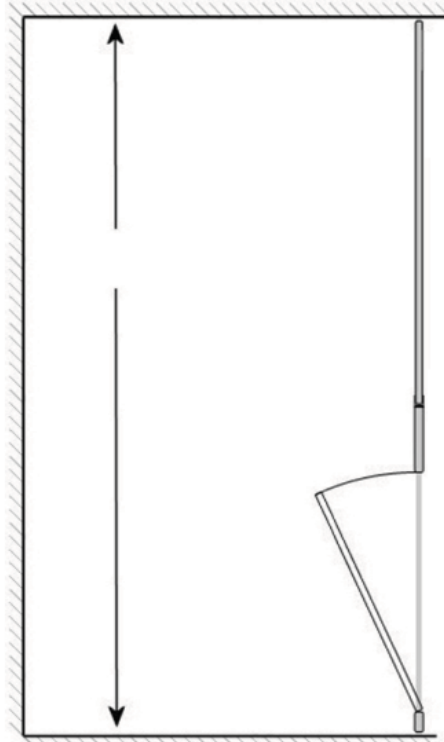

ALL Partitions

& P A R T S ©

Fax: 866-255-8640 Phone: 866-255-8645 Email: help@allpartitions.com

Redraw doors if yours are hinged on right and/or swing out.

Room Name:

Number of 24" x 42" wall hung screens

Number of 18" x 42" wall hung screens

Mark Style

Head Rail Braced

Floor Mounted

Floor to Ceiling

Ceiling Hung

Mark Material

- Powder Coated Steel
- Solid Plastic
- Plastic Laminate
- Stainless Steel
- Phenolic