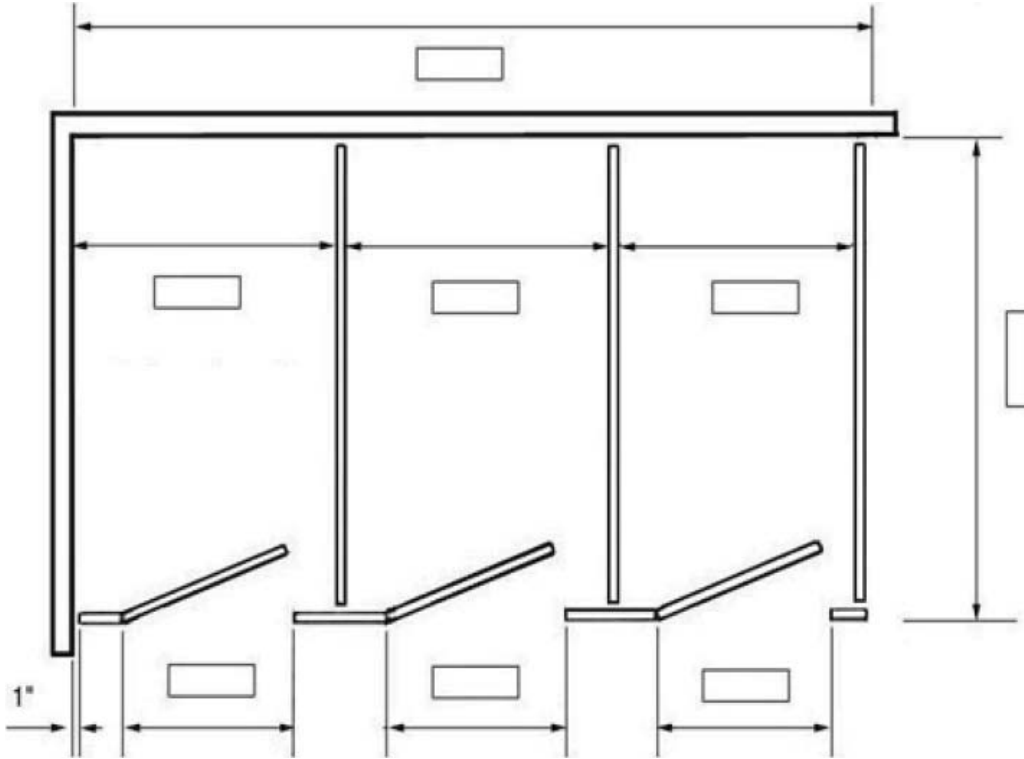

# ALL Partitions

& P A R T S ©

Fax: 866-255-8640 Phone: 866-255-8645 Email: help@allpartitions.com

Redraw doors if yours are hinged on right and/or swing out.

Room Name:

Number of 24" x 42" wall hung screens

Number of 18" x 42" wall hung screens

## Mark Style

Head Rail Braced

Floor Mounted

Floor to Ceiling

Ceiling Hung