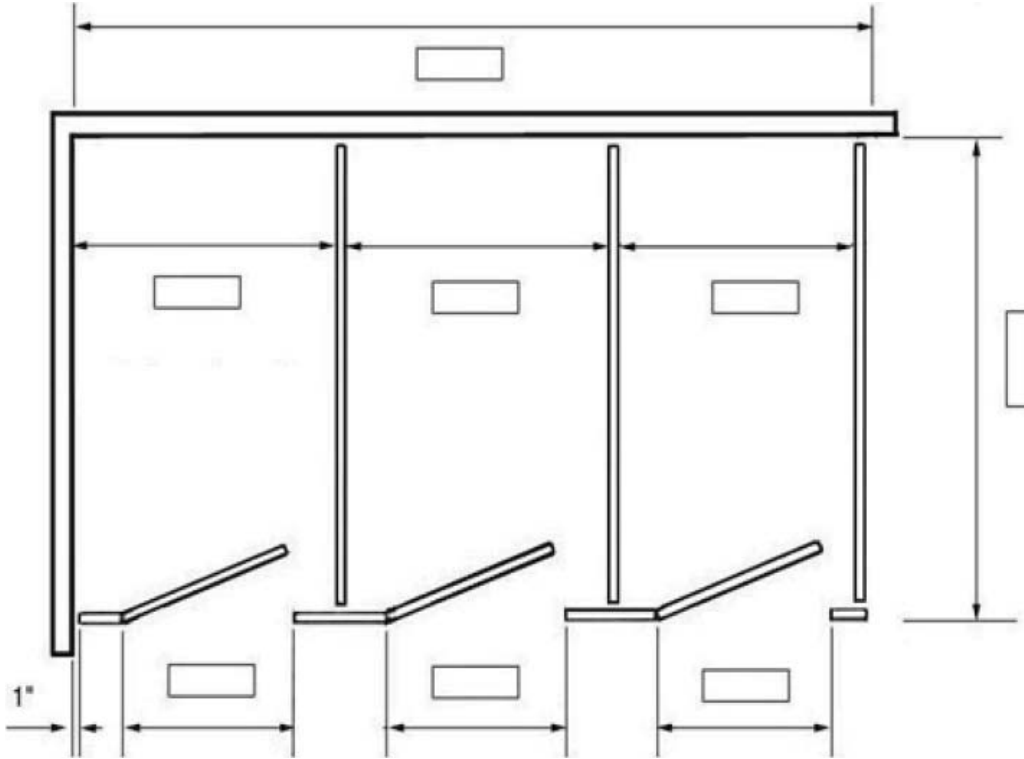

ALL Partitions

& P A R T S ©

Fax: 866-255-8640 Phone: 866-255-8645 Email: help@allpartitions.com

Redraw doors if yours are hinged on right and/or swing out.

Room Name:

Number of 24" x 42" wall hung screens

Number of 18" x 42" wall hung screens

Mark Style

Head Rail Braced

Floor Mounted

Floor to Ceiling

Ceiling Hung

Mark Material

- Powder Coated Steel
- Solid Plastic
- Plastic Laminate
- Stainless Steel
- Phenolic