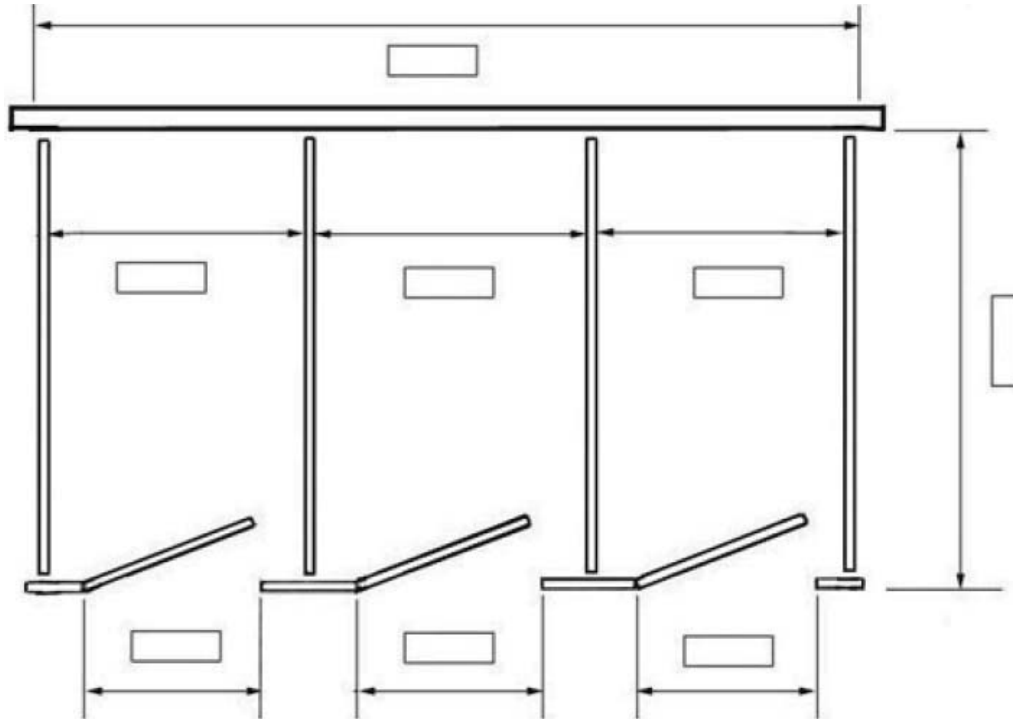

ALL Partitions

& P A R T S ©

Fax: 866-255-8640 Phone: 866-255-8645 Email: help@allpartitions.com

Redraw doors if yours are hinged on right and/or swing out.

Room Name:

Number of 24" x 42" wall hung screens

Number of 18" x 42" wall hung screens

Mark Style

Head Rail Braced

Floor Mounted

Floor to Ceiling

Ceiling Hung

Mark Material

- Powder Coated Steel
- Solid Plastic
- Plastic Laminate
- Stainless Steel
- Phenolic