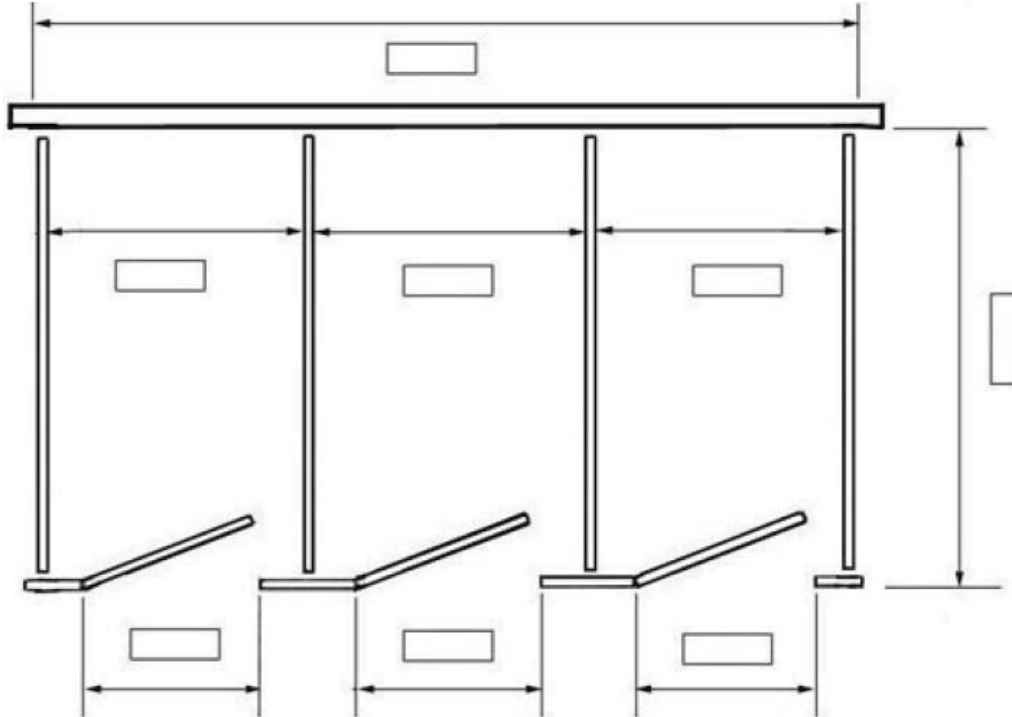

# ALL Partitions

& P A R T S ©

Fax: 866-255-8640 Phone: 866-255-8645 Email: help@allpartitions.com

Redraw doors if yours are hinged on right and/or swing out.

Room Name:

Number of 24" x 42" wall hung screens

Number of 18" x 42" wall hung screens

## Mark Style

Head Rail Braced

Floor Mounted

Floor to Ceiling

Ceiling Hung