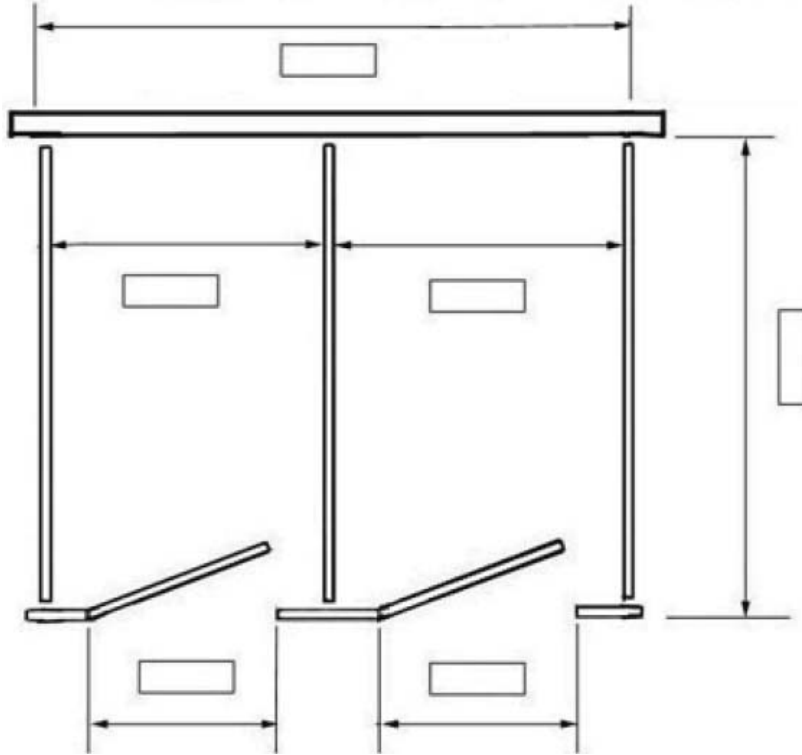

# ALL Partitions

& P A R T S ©

Fax: 866-255-8640 Phone: 866-255-8645 Email: help@allpartitions.com

Redraw doors if yours are hinged on right and/or swing out.

Room Name:

Number of 24" x 42" wall hung screens

Number of 18" x 42" wall hung screens

## Mark Style

Head Rail Braced

Floor Mounted

Floor to Ceiling

Ceiling Hung