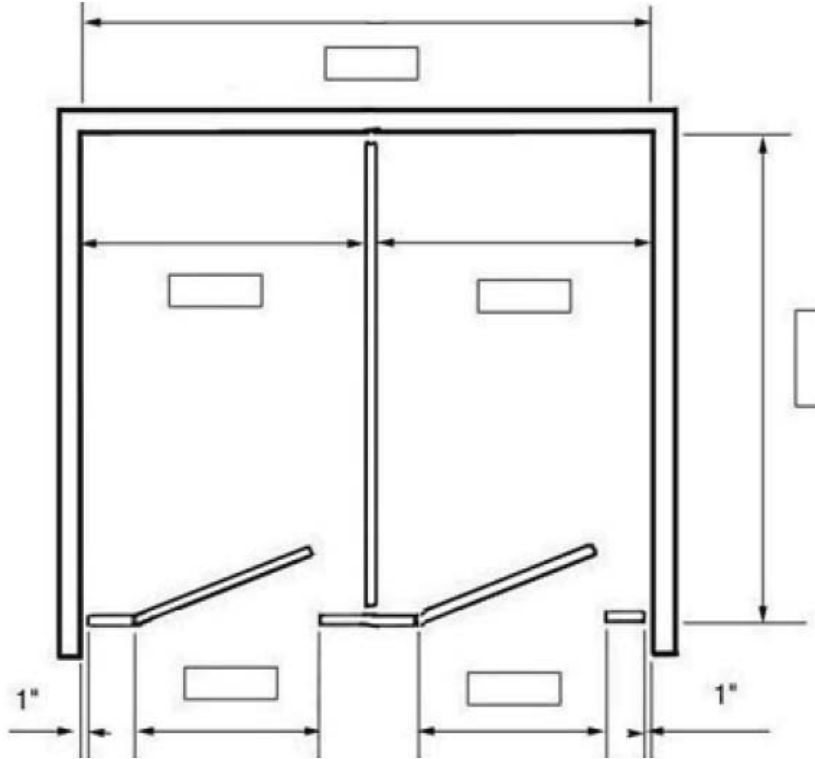

# ALL Partitions

& P A R T S ©

Fax: 866-255-8640 Phone: 866-255-8645 Email: help@allpartitions.com

Redraw doors if yours are hinged on right and/or swing out.

Room Name:

Number of 24" x 42" wall hung screens

Number of 18" x 42" wall hung screens

## Mark Style

Head Rail Braced

Floor Mounted

Floor to Ceiling

Ceiling Hung