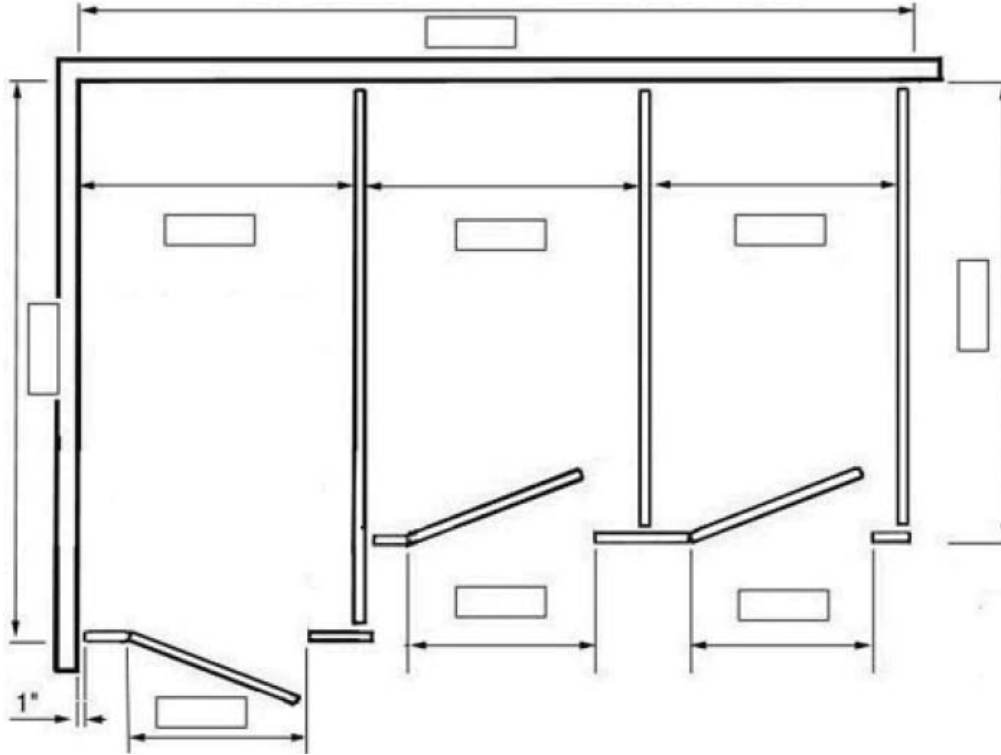

ALL Partitions

& P A R T S ©

Fax: 866-255-8640 Phone: 866-255-8645 Email: help@allpartitions.com

Redraw doors if yours are hinged on right and/or swing out.

Room Name:

Number of 24" x 42" wall hung screens

Number of 18" x 42" wall hung screens

Mark Style

Head Rail Braced

Floor Mounted

Floor to Ceiling

Ceiling Hung

Mark Material

- Powder Coated Steel
- Solid Plastic
- Plastic Laminate
- Stainless Steel
- Phenolic