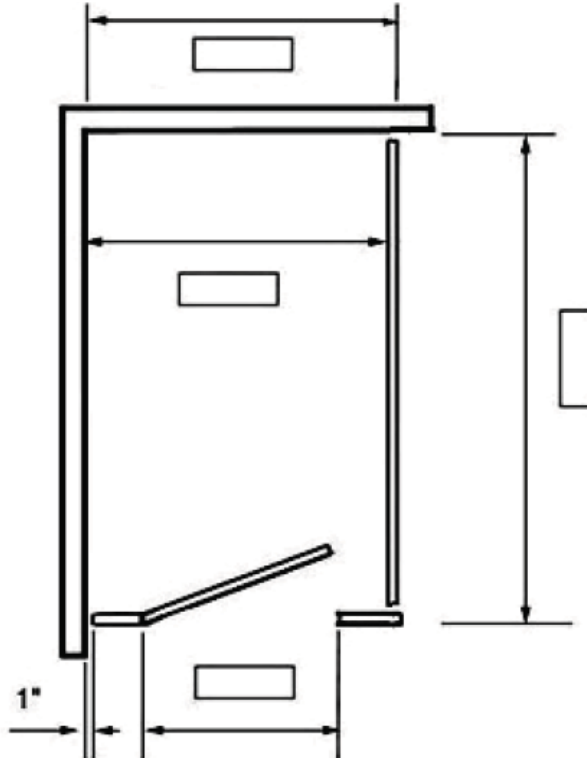

ALL Partitions

& P A R T S ©

Fax: 866-255-8640 Phone: 866-255-8645 Email: help@allpartitions.com

Redraw doors if yours are hinged on right and/or swing out.

Room Name:

Number of 24" x 42" wall hung screens

Number of 18" x 42" wall hung screens

Mark Style

Head Rail Braced

Floor Mounted

Floor to Ceiling

Ceiling Hung

Mark Material

- Powder Coated Steel
- Solid Plastic
- Plastic Laminate
- Stainless Steel
- Phenolic