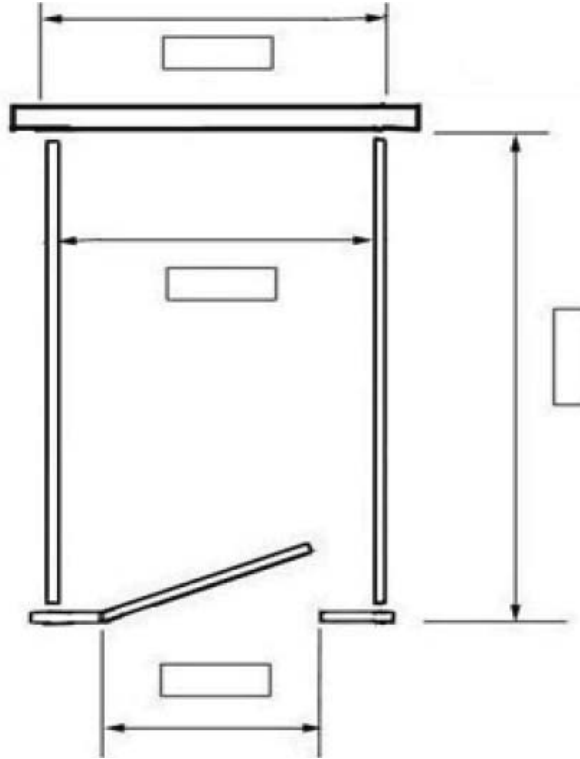

# ALL Partitions

& P A R T S ©

Fax: 866-255-8640 Phone: 866-255-8645 Email: help@allpartitions.com

Redraw doors if yours are hinged on right and/or swing out.

Room Name:

Number of 24" x 42" wall hung screens

Number of 18" x 42" wall hung screens

## Mark Style

Head Rail Braced

Floor Mounted

Floor to Ceiling

Ceiling Hung