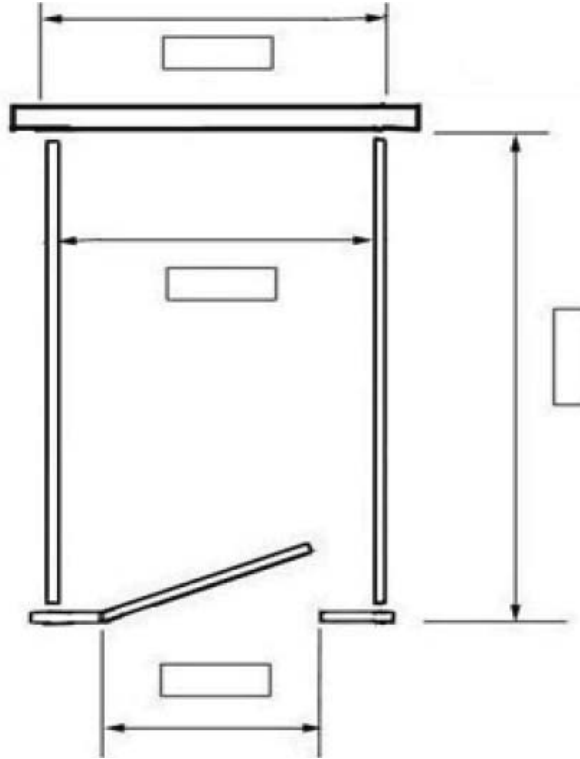

ALL Partitions

& P A R T S ©

Fax: 866-255-8640 Phone: 866-255-8645 Email: help@allpartitions.com

Redraw doors if yours are hinged on right and/or swing out.

Room Name:

Number of 24" x 42" wall hung screens

Number of 18" x 42" wall hung screens

Mark Style

Head Rail Braced

Floor Mounted

Floor to Ceiling

Ceiling Hung

Mark Material

- Powder Coated Steel
- Solid Plastic
- Plastic Laminate
- Stainless Steel
- Phenolic