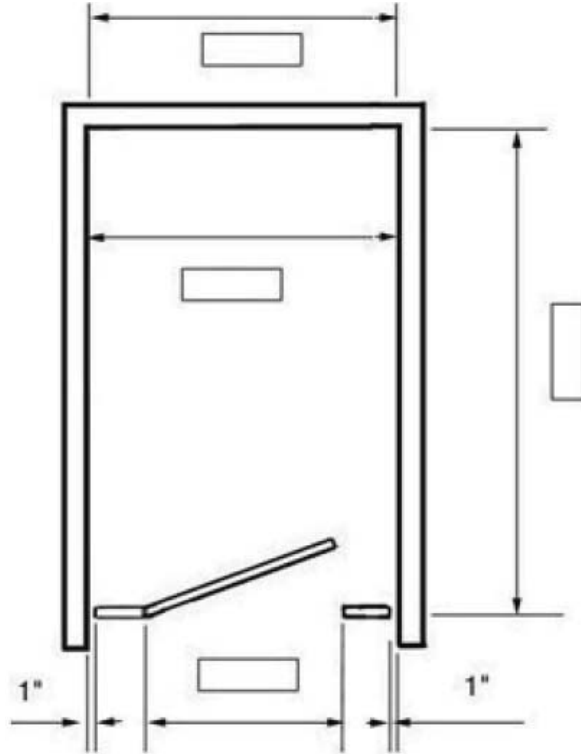

ALL Partitions

& P A R T S ©

Fax: 866-255-8640 Phone: 866-255-8645 Email: help@allpartitions.com

Redraw doors if yours are hinged on right and/or swing out.

Room Name:

Number of 24" x 42" wall hung screens

Number of 18" x 42" wall hung screens

Mark Style

Head Rail Braced

Floor Mounted

Floor to Ceiling

Ceiling Hung

Mark Material

- Powder Coated Steel
- Solid Plastic
- Plastic Laminate
- Stainless Steel
- Phenolic