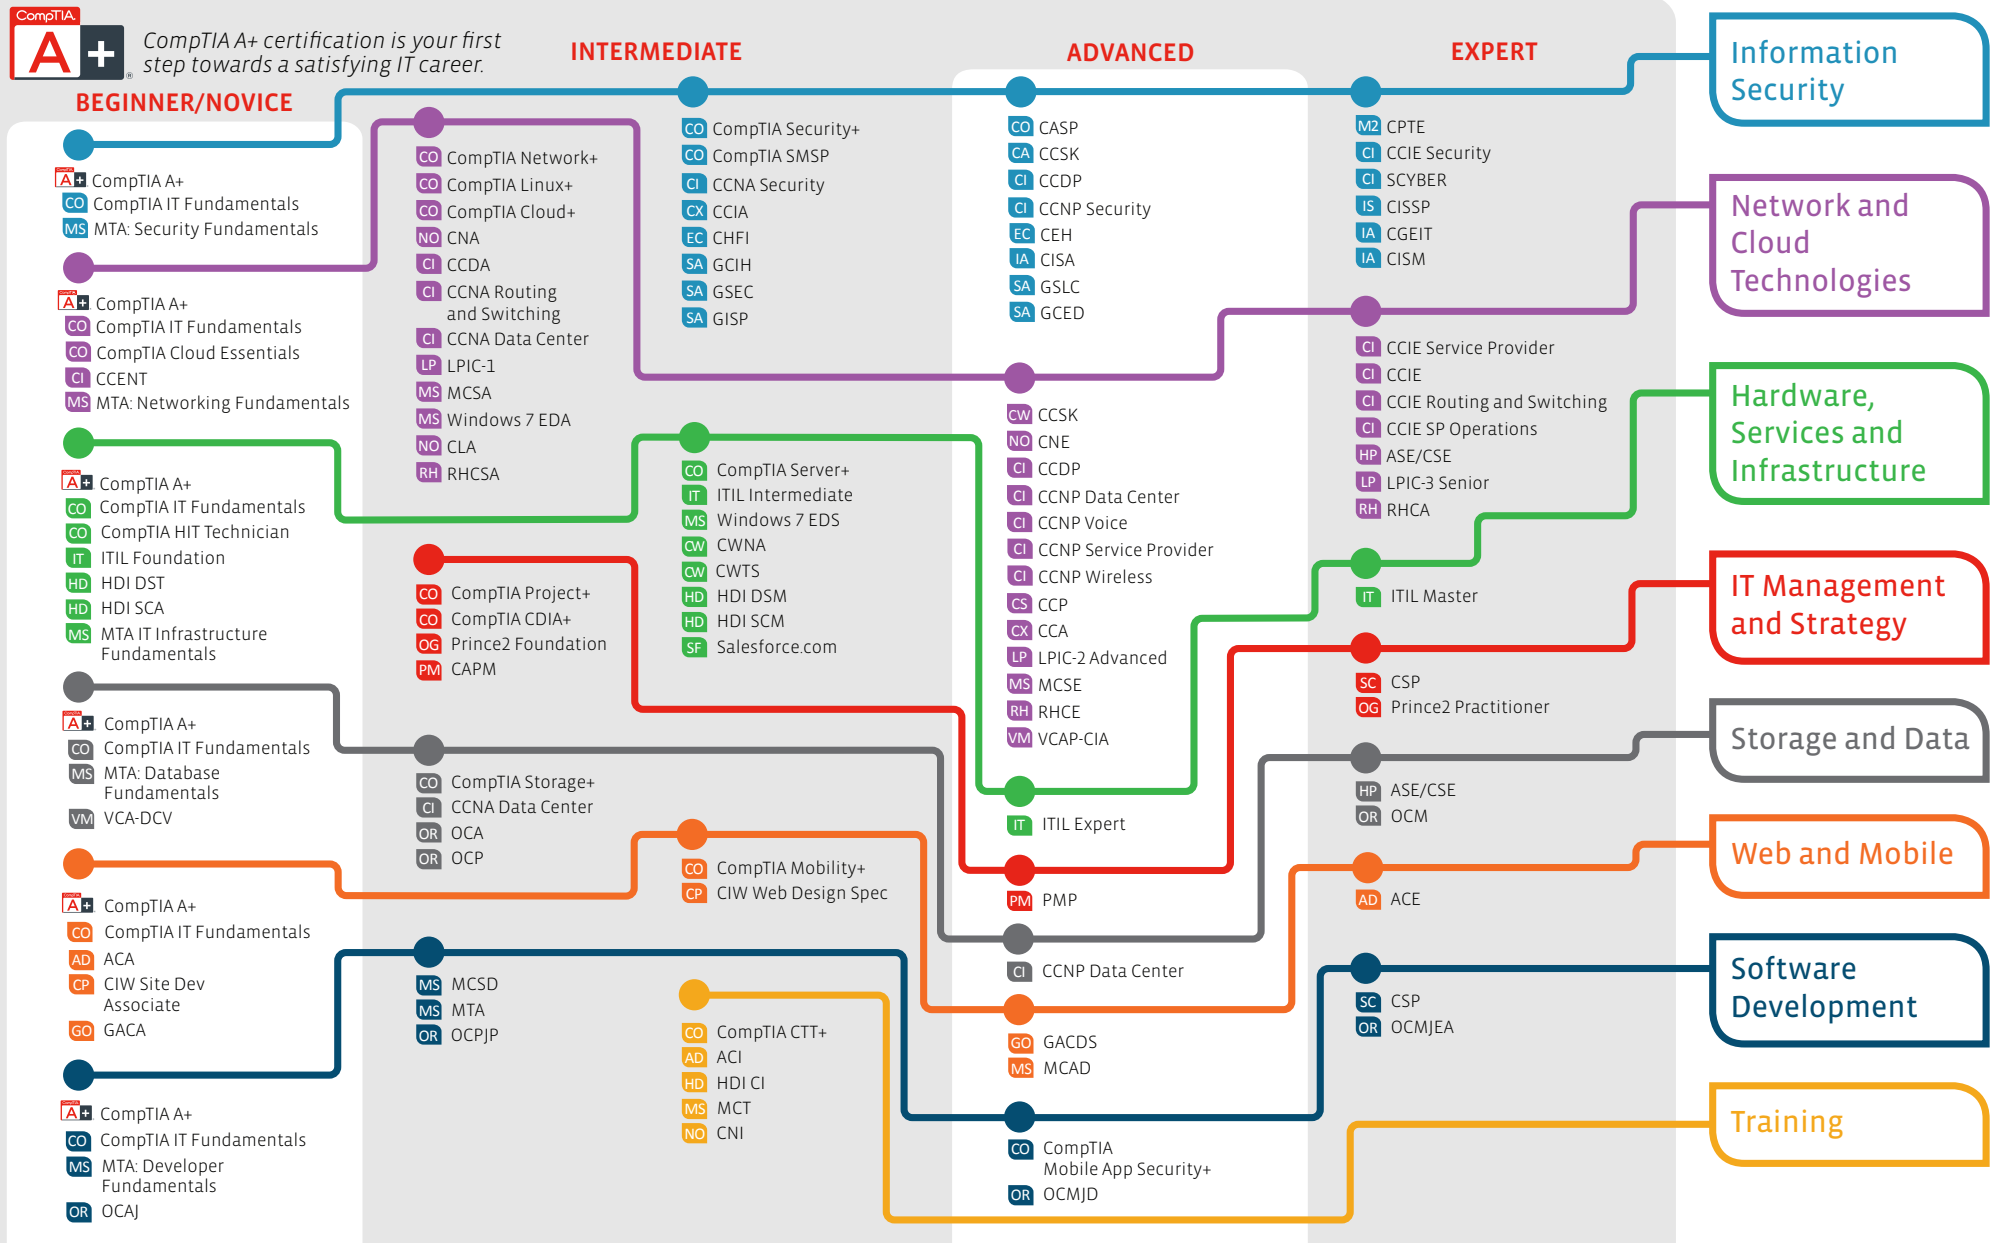

RHCA: Red Hat Certified Architect

SA SANS

INTERMEDIATE

GCIH: GIAC Certified Incident Handler

GISP: GIAC Information Security Professional

GSEC: GIAC Security Essentials

SC Scrum Alliance

EXPERT

CSP: Certified Scrum Professional

SF Salesforce.com

INTERMEDIATE

SALESFORCE.COM: Salesforce.com Certified Administrator

VM VMWare

BEGINNER/NOVICE

VCA-DCV: VMWare Certified Associate - Data Center Virtualization

ADVANCED

VCAP-CIA: VMWare Certified Advanced Professional - Cloud Infrastructure Administration

CompTIA

IT Certification Roadmap

Explore the possibilities with the CompTIA Interactive IT Roadmap at: CompTIA.org/CertsRoadmap

Certifications validate expertise in your chosen career.

Computer literacy certifications include IC3 and ECDL/ICDL

Updated 10/2014

CO CompTIA Certifications

BEGINNER/NOVICE

CompTIA A+
CompTIA Cloud Essentials
CompTIA HIT Technician: Healthcare IT Technician
CompTIA IT Fundamentals